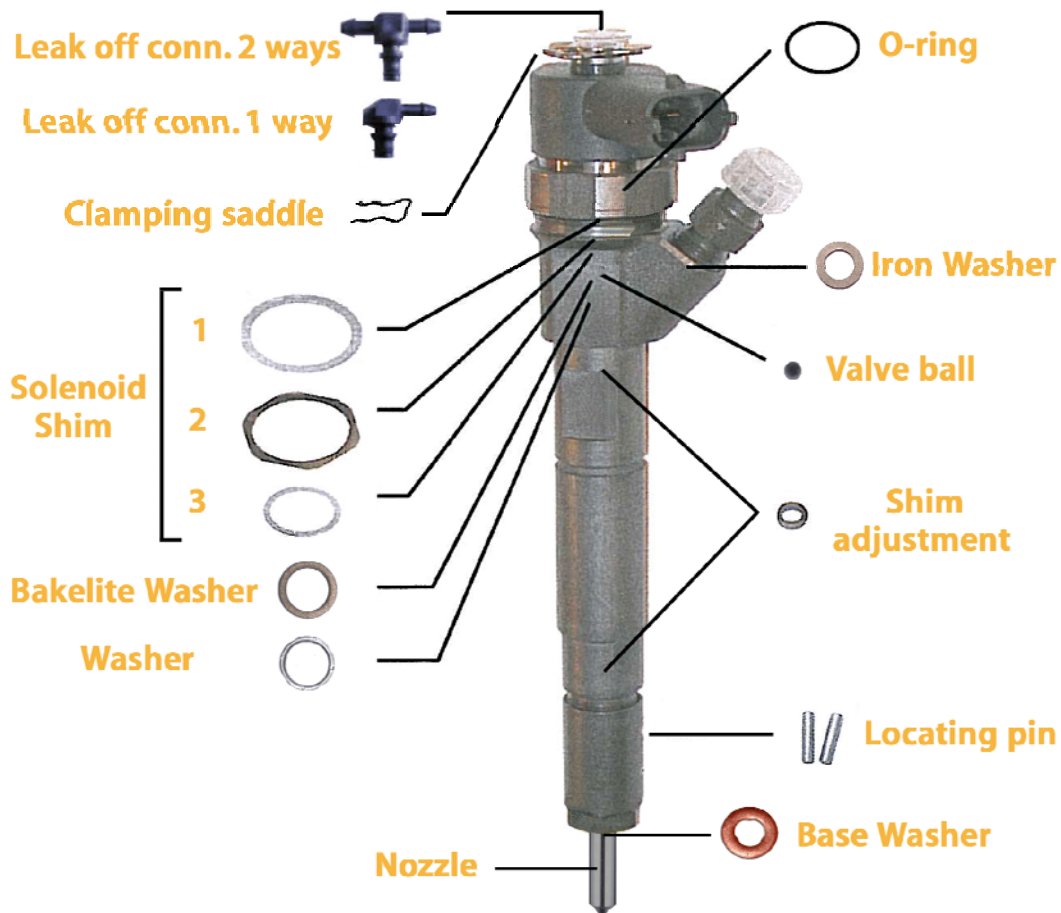

PRODUCT UPDATE – March 2009 (update 28.12.2011)

Spare parts for Bosch® Common Rail Injectors for traditional and multijet injectors

We actually have in our line over **70 nozzles** suitable for **Bosch® Common Rail systems** and we are now ready to offer also a wide range of spare parts for repairing injectors. **Common Rail is the present and the future** and will also break through in the emerging markets in Asia as a result of increasingly strict emissions standards. Modern Common Rail diesel engines use up to 30 per cent less fuel while emitting up to 25 per cent less carbon dioxide (CO₂).

Check out in next pages our new Common Rail products.

COMMON RAIL INJECTOR SPARE PARTS

Common Rail Injector Parts Set	Seven Code	Description
	17000	with Bakelite Washer + Washer + O-ring + Iron washer + Valve ball (F00VC05001)
	17002	with Bakelite Washer + Washer + O-ring + Iron washer + Valve ball (F00VC05006)
	17004	with Bakelite Washer + Washer + O-ring + Iron washer + Valve ball (F00VC05008)

Valve Ball	Seven Code	Description
	17010	Steel - \varnothing 1,34 mm - 50 pcs. Suitable for F00VC05001
	17012	Extra strong - \varnothing 1,50 mm - 50 pcs. Suitable for F00VC05006
	17014	Silicon carbide - \varnothing 1,34 mm - 50 pcs. Suitable for F00VC05008

	Seven Code	17020
	Description	Parts Set with Bakelite Washer + Washer
	Suitable for	F00VC99002

	Seven Code	17030
	Description	Locating pin
	Suitable for	2433 201 024

COMMON RAIL INJECTOR SPARE PARTS

	Seven Code	17032
	Description	Iron Washer
	Suitable for	F00VC17002